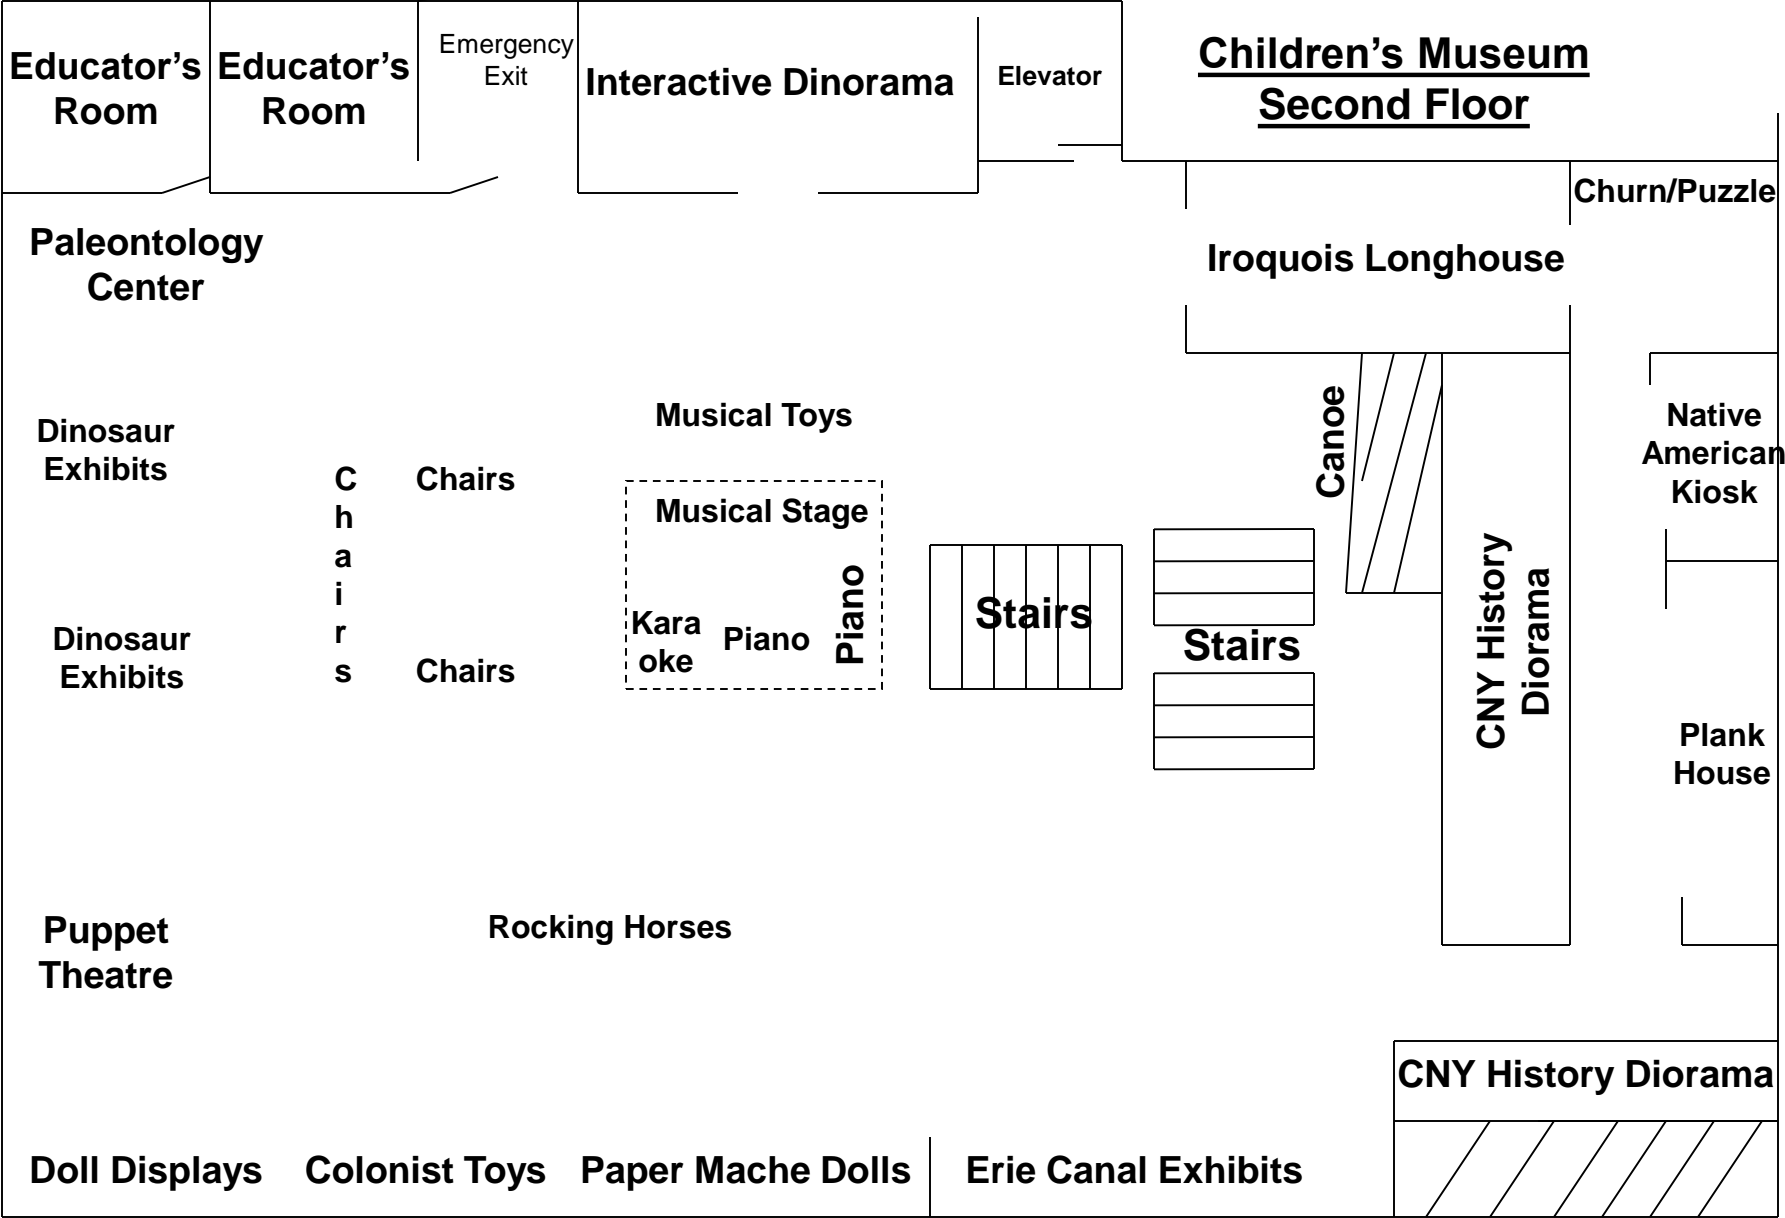

Main Street

Educator's Room

Educator's Room

Emergency Exit

Interactive Dinorama

Elevator

Children's Museum
Second Floor

Churn/Puzzle

Paleontology Center

Iroquois Longhouse

Dinosaur Exhibits

C
h
a
i
r
s

Chairs

Musical Toys

Musical Stage

Karaoke

Piano

Piano

Stairs

Stairs

Canoe

CNY History Diorama

Native American Kiosk

Plank House

Dinosaur Exhibits

Chairs

Puppet Theatre

Rocking Horses

Doll Displays

Colonist Toys

Paper Mache Dolls

Erie Canal Exhibits

CNY History Diorama