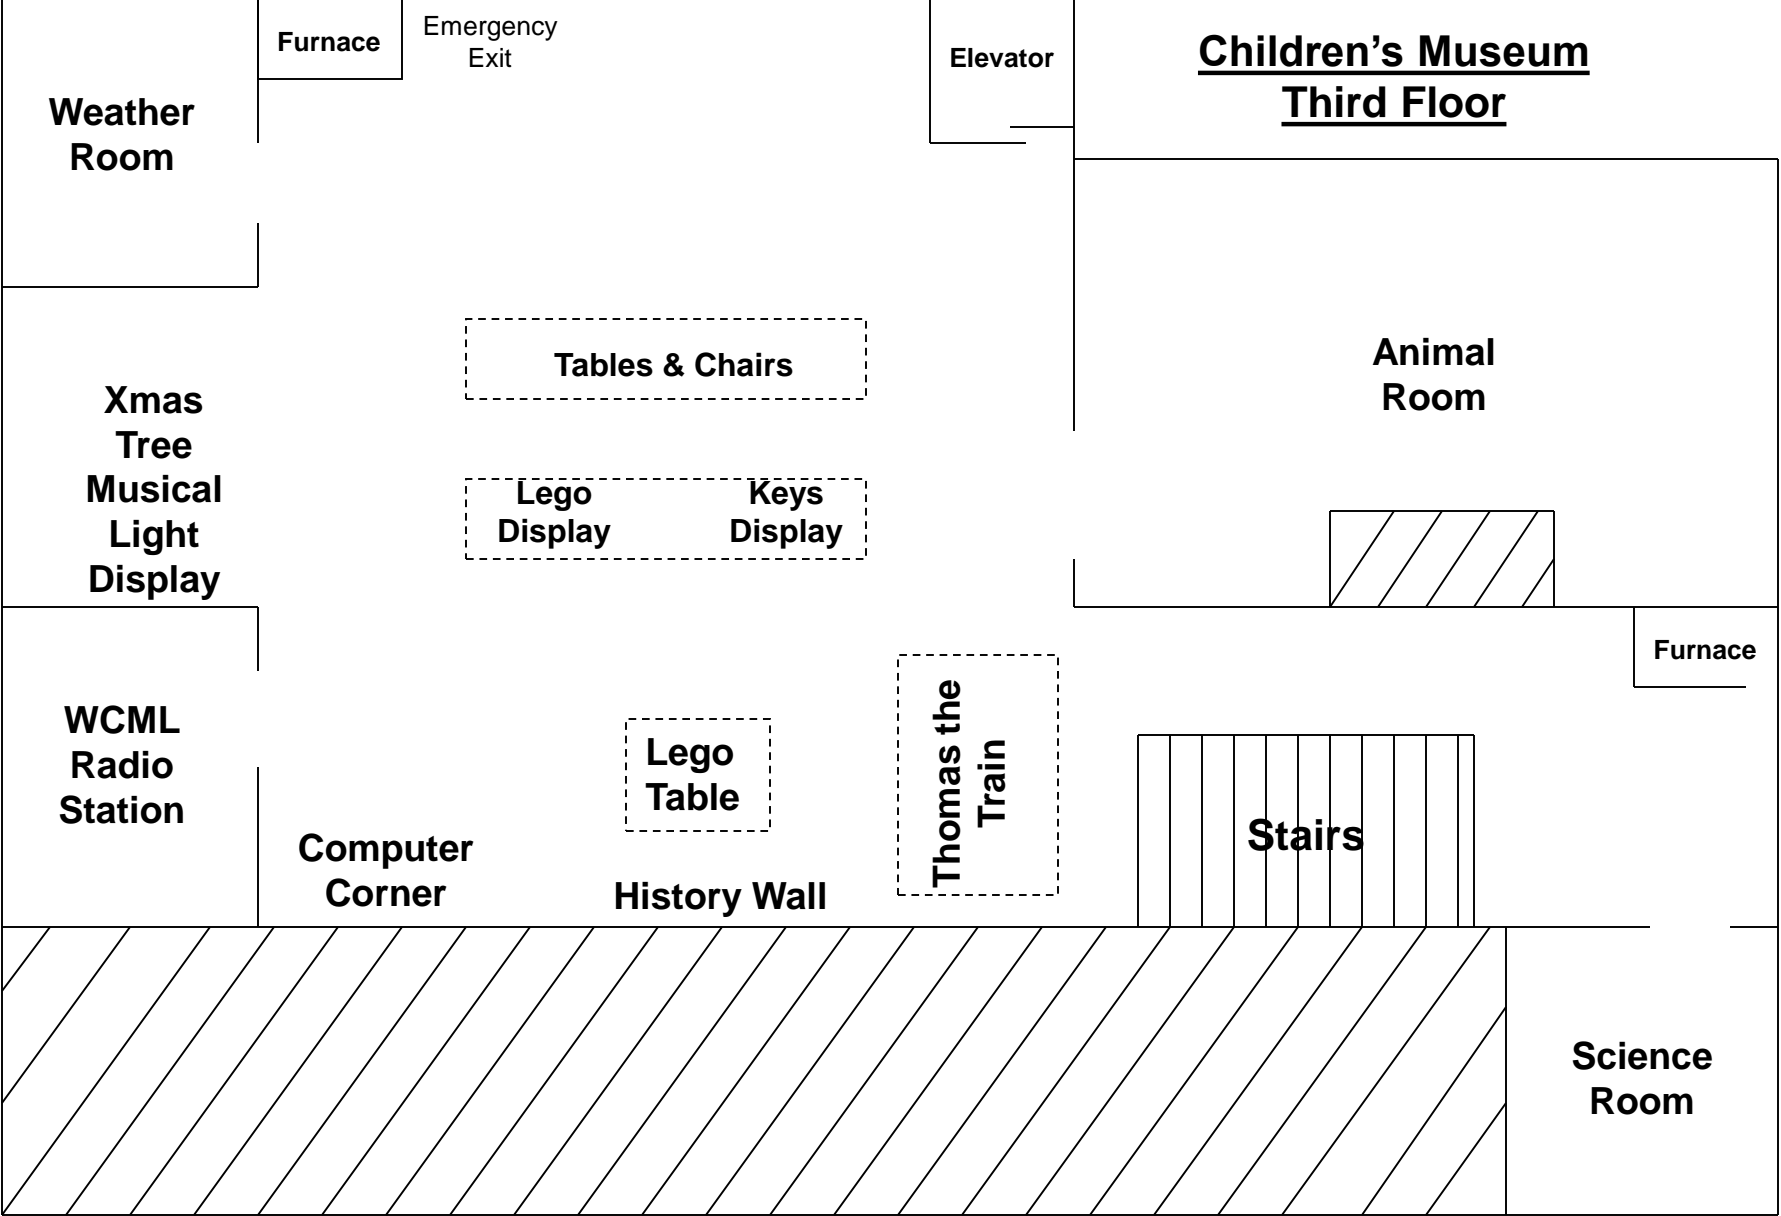

CNY History Diorama

Native American Kiosk

Plank House

Dinosaur Exhibits

Chairs

Puppet Theatre

Rocking Horses

Doll Displays

Colonist Toys

Paper Mache Dolls

Erie Canal Exhibits

CNY History Diorama

Main Street

Children's Museum
Third Floor

Furnace

Emergency
Exit

Elevator

**Weather
Room**

**Xmas
Tree
Musical
Light
Display**

Tables & Chairs

**Animal
Room**

**Lego
Display**

**Keys
Display**

Furnace

**WCML
Radio
Station**

**Lego
Table**

**Thomas the
Train**

Stairs

**Computer
Corner**

History Wall

**Science
Room**

Children's Museum
Fourth Floor