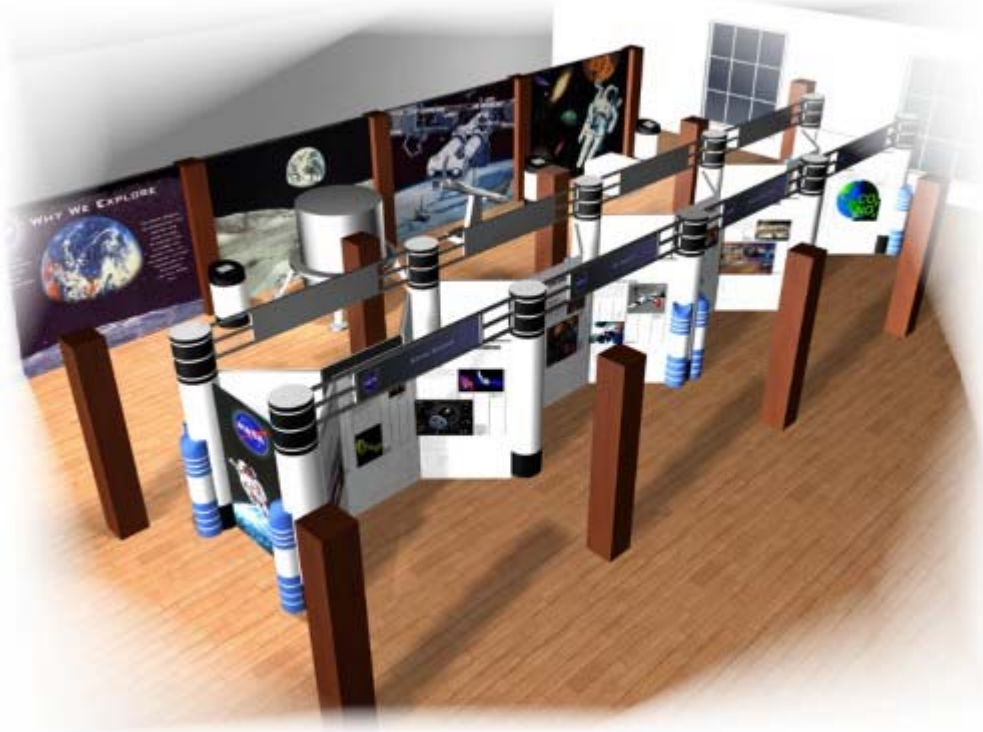

The Children's Museum, 311 Main Street, Utica, NY 13501 * T: 315-724-6129

New NASA exhibit, "Exploration of Space", coming to the Children's Museum's 4th floor on June 10th, 2005
This permanent exhibit joins our Columbia Shuttle, Mars Rover, Lunar Lander, Gemini/Mercury Capsules & Science exhibits.
(Viewing of exhibit is included in Museum admission)

NASA "ISS (Int'l Space Station) Trailer", coming to the Children's Museum's from June 10th to July 8th 2005
We're 1 of 20 cities in the U.S. to host the trailers on their U. S. tour
(Viewing of exhibit is free with paid Museum admission)

*Viewing these hands-on informative exhibits helps youngsters become more enthused
in the studies of math, science & technology, so important to their futures.
For more information, visit our website at www.museum4kids.net*